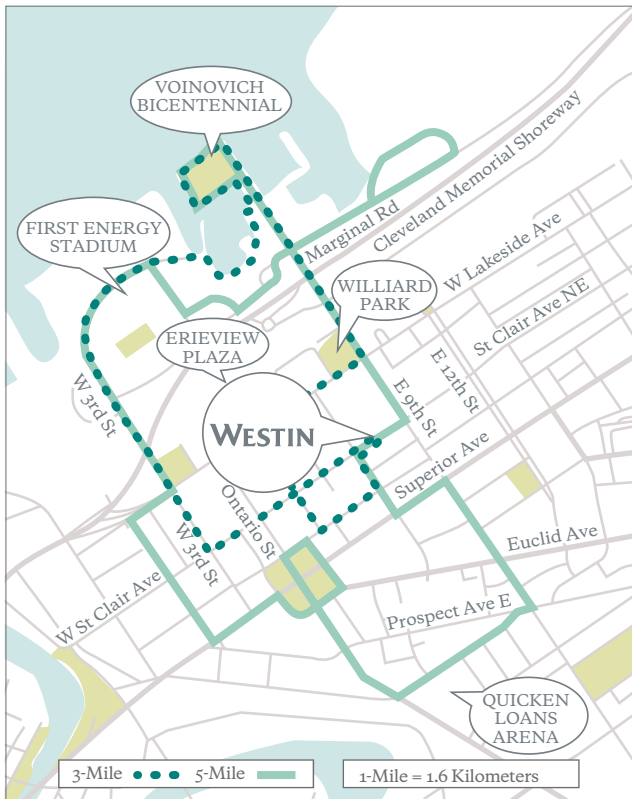

WESTIN *WORKOUT* RUNNING MAP

by new balance 

The Westin Cleveland Downtown

216.771.7700

www.westin.com

3 mile route

1. Start at the Westin Cleveland Downtown heading West.
2. North on W 3rd follow around the stadium.
3. Right on Erieside, around First Energy Stadium, Great Lakes Science Museum, Rock & Roll Hall of Fame.
4. Follow to East 9th street, run Left.
5. Run down and around Voinovich Bicentennial Park head back up,
6. South on East 9th street follow to Lakeside run right, run South on West Mall Drive to Rockwell Avenue run Left (East).
7. At East 6th Street, run left, run Right on to St. Clair Avenue ending at the Westin Cleveland Downtown.

5 mile route

1. Start at the Westin Cleveland Downtown, left on 6th street.
2. Left on Superior heading East.
3. Right on East 9th Street.
4. Right on Prospect Avenue.
5. Right on Ontario heading North.
6. Right on Rockwell, right on to East Roadway.
7. On Euclid run Right, Euclid turns into South Roadway.
8. Follow around to West Roadway, Left onto Superior.
9. Right on W 6th to West Lakeside turn Right.
10. Left on West 3rd.
11. Run around First Energy Stadium to Erieside, past the Great Lakes Science Museum, Rock & Roll Hall of Fame.
12. Left on East 9th to the end of the pier around Voinovich Bicentennial Park; then return up East 9th,
13. Left on Marginal Road, run around Marjorie Rosenbaum Plaza, then back on N. Marginal.
14. Right on East 9th Street, Right on St. Clair return to the Westin Cleveland Downtown.