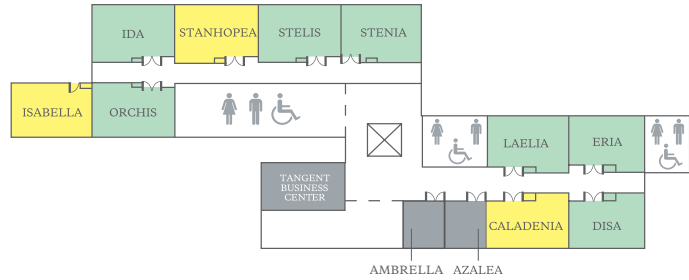

For a better you.™

**THE WESTIN CLEVELAND
DOWNTOWN**

777 Saint Clair Avenue NE
Cleveland, OH 44114
United States

T +1 440.730.4338
F +1 440.730.4306

www.westincleveland.com

Floor Plans + Capacity Chart

6TH FLOOR

7TH FLOOR

ROOM NAME	TOTAL SQ. FEET	DIMENSIONS	CEILING	ROUNDS	THEATER	CLASSROOM	8 X 8 EXHIBITS	U-SHAPE	RECEPTION	CONFERENCE
6TH FLOOR										
ORCHID BALLROOM	9,050	109' X 83'	14'6"	600	850	500	65	—	750	—
EAST SECTION	4,480	54' X 83'	14'6"	264	440	225	30	—	400	—
WEST SECTION	4,570	55' X 83'	14'6"	253	410	225	30	—	350	—
VANDA NORTH & SOUTH	2,240	80' X 28'	12'	143	140	110	14	70	150	66
SOUTH SECTION	1,010	36' X 28'	12'	60	60	45	6	30	70	27
NORTH SECTION	1,230	44' X 28'	12'	72	80	60	7	36	80	33
CALYPSO	1,270	49' X 26'	12'	88	110	80	10	40	100	40
CATTELEYA	940	36' X 26'	12'	55	80	55	7	26	70	30
7TH FLOOR										
AZALEA	320	14' X 23'	9'	16	20	9	—	—	15	14
AMBRELLA	320	14' X 23'	9'	16	20	9	—	—	24	14
CALADENIA	620	28' X 22'	9'	40	40	32	—	20	40	22
DISA	590	27' X 22'	9'	40	40	32	—	20	40	22
ERIA	590	27' X 22'	9'	40	40	32	—	20	40	22
LAELIA	590	27' X 22'	9'	40	40	32	—	20	40	22
ORCHIS	590	27' X 22'	9'	40	40	32	—	20	40	22
ISABELLA	620	28' X 22'	9'	40	40	32	—	20	40	22
IDA	590	27' X 22'	9'	40	40	32	—	20	40	22
STANHOPEA	620	28' X 22'	9'	40	40	32	—	20	40	22
STELIS	590	27' X 22'	9'	40	40	32	—	20	40	22
STENIA	590	27' X 22'	9'	40	40	32	—	20	40	22
23 FLOOR EXECUTIVE BOARDROOM	650	27' X 24'	9'	—	—	—	—	—	—	12

Stay Productive

*All room sets are based on standard equipment. Additional equipment will alter max set.

CONNECT

The hotel offers a total of 18 meeting rooms with more than 20,000 square feet of space for productivity and focus. The Westin Cleveland Downtown meeting space is anchored by the 9,000-square-foot Orchid Ballroom, featuring state-of-the-art technology.